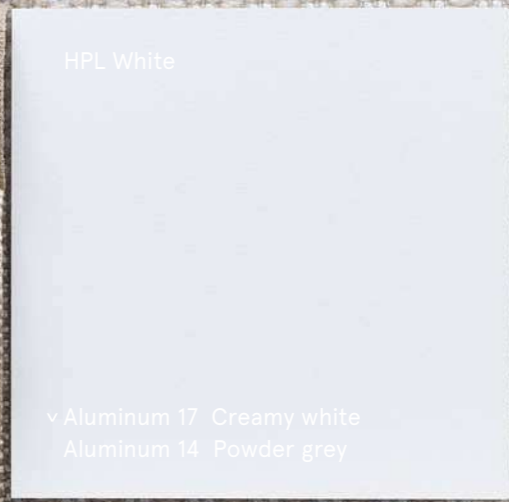

^ Fabric LOCH Charcoal

^ Aluminium 13 Light blue  
 Aluminium 9 Metallic Grey

< Fabric PTAN Anthracite

> Fabric PTPO Dust

Stoneware GNT Night

Fabric SLN Linen

> Aluminium 11 Pearly gold  
Aluminium 17 Creamy white

∨ Stoneware GNV Snow  
Fabric LOSR Pink salt

^ Fabric NACA Canvas

^ Aluminium 17 Creamy white

Fabric SPS Peach

∨ Fabric PTTB Tobacco

Fabric PTBU Blush

Fabric PTAO Ivory

Aluminium 18 Dark brown

> Fabric LOSB Sand

< Fabric NANO Hazel

∨ Fabric SBE Beige  
Fabric NABE Beige  
Fabric NACA Canvas

HPL White

∨ Aluminium 17 Creamy white  
Aluminium 14 Powder grey

∨ Fabric PTQU Quinoa

∨ Batyline BBI White

< Aluminium 19 Green tea  
Aluminium 24 Terracotta

^ Aluminium 19 Green tea  
Aluminium 23 Maracuja

< Fabric LOFL Flamingo

Stoneware GNO Hazel

^ Fabric PTBU Blush

v Fabric LORG Rose grey  
Fabric LSA Sage  
Fabric ROFO Leaf

^ Wood TEAK

^ Fabric ROFO Leaf  
Fabric SPS Peach  
Fabric SCO Colorado